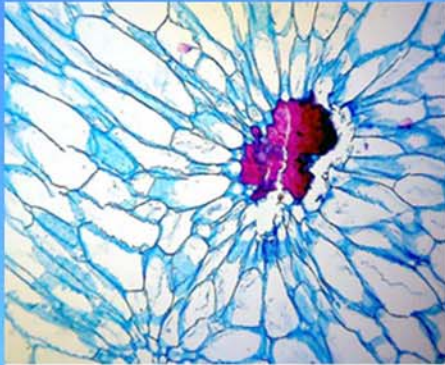

LABOMED, INC.

www.labomed.com
spectro@labomed.com

LB-212 Binocular Digital Microscope with Wide Field Plane-Scope Eyepiece, Camera and Software (1.3MP)

Sample Images

Pear flesh @100X

Pear flesh @400X

Potato slices @100X

Potato slices @400X

Accessories and Package

Standard Accessories Included with the Microscope

Digital Camera – built-in
10x eyepiece
4x Objective Lens
10x Objective Lens
40x Objective Lens
100x Objective Lens