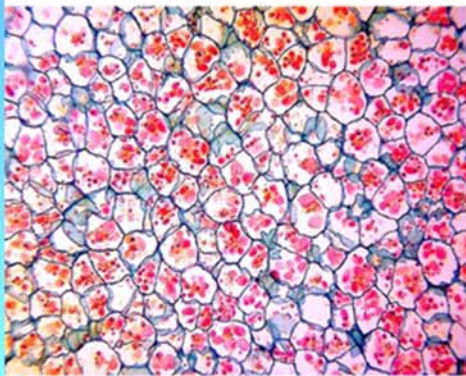

LABOMED, INC.

www.labomed.com
spectro@labomed.com

LB-212 Binocular Digital Microscope with Wide Field Plane-Scope Eyepiece, Camera and Software (1.3MP)

Sample Images

Pear flesh @100X

Pear flesh @400X

Potato slices @100X

Potato slices @400X

Accessories and Package

Standard Accessories Included with the Microscope

Digital Camera – built-in
10x eyepiece
4x Objective Lens
10x Objective Lens
40x Objective Lens
100x Objective Lens