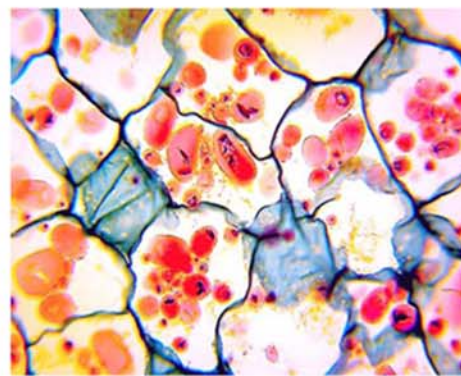

LABOMED, INC.

www.labomed.com
spectro@labomed.com

LB-212 Binocular Digital Microscope with Wide Field Plane-Scope Eyepiece, Camera and Software (1.3MP)

Sample Images

Pear flesh @100X

Pear flesh @400X

Potato slices @100X

Potato slices @400X

Accessories and Package

Standard Accessories Included with the Microscope

Digital Camera – built-in
10x eyepiece
4x Objective Lens
10x Objective Lens
40x Objective Lens
100x Objective Lens