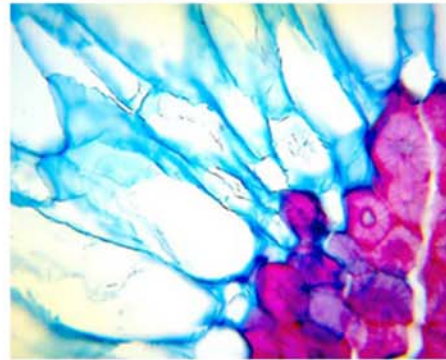

LABOMED, INC.

www.labomed.com
spectro@labomed.com

LB-212 Binocular Digital Microscope with Wide Field Plane-Scope Eyepiece, Camera and Software (1.3MP)

Sample Images

Pear flesh @100X

Pear flesh @400X

Potato slices @100X

Potato slices @400X

Accessories and Package

Standard Accessories Included with the Microscope

Digital Camera – built-in
10x eyepiece
4x Objective Lens
10x Objective Lens
40x Objective Lens
100x Objective Lens