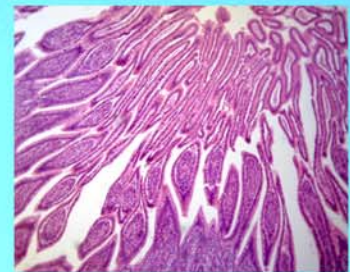

LABOMED, INC.

www.labomed.com
spectro@labomed.com

LB-235 Binocular Biological Microscope with Wide Field and Semi-Plan Optical System

Sharp Image with Semi-plan Achromatic Objectives.
Easy to replace lamp.