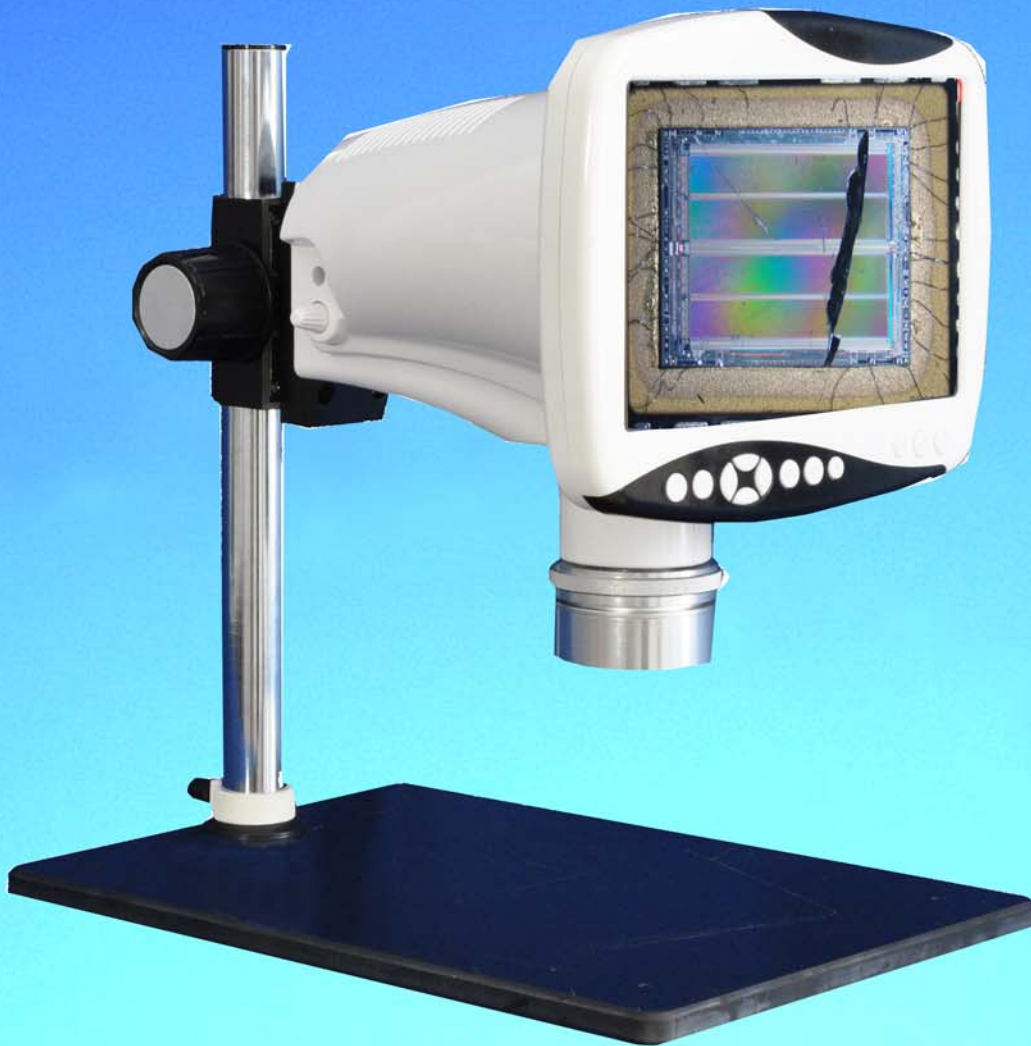

LABOMED, INC.

www.labomed.com
spectro@labomed.com

LB-342 Digital LCD Stereo Microscope (5.0MP) with 9 inch HD LCD screen with HD video and HDMI output

9 Inches HD screen (1280×800) real-time display and no need to connect to computer.
Built in 5 Mega digital professional camera and integration of capture, video and storage.
720P/30fp HD video and HDMI Output.
Improving working efficiency and reducing labor fatigue.
It can be connected to a projector and a big monitor screen at the same time.
Images and videos can be stored in the SD card.