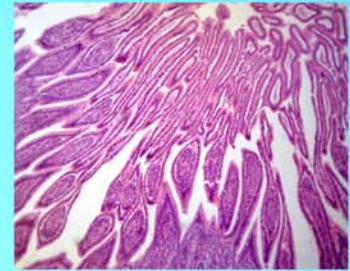

LABOMED, INC.

www.labomed.com
spectro@labomed.com

LB-342 Digital LCD Stereo Microscope (5.0MP) with 9 inch HD LCD screen with HD video and HDMI output

9 Inches HD screen (1280×800) real-time display and no need to connect to computer.
Built in 5 Mega digital professional camera and integration of capture, video and storage.
720P/30fp HD video and HDMI Output.
Improving working efficiency and reducing labor fatigue.
It can be connected to a projector and a big monitor screen at the same time.
Images and videos can be stored in the SD card.