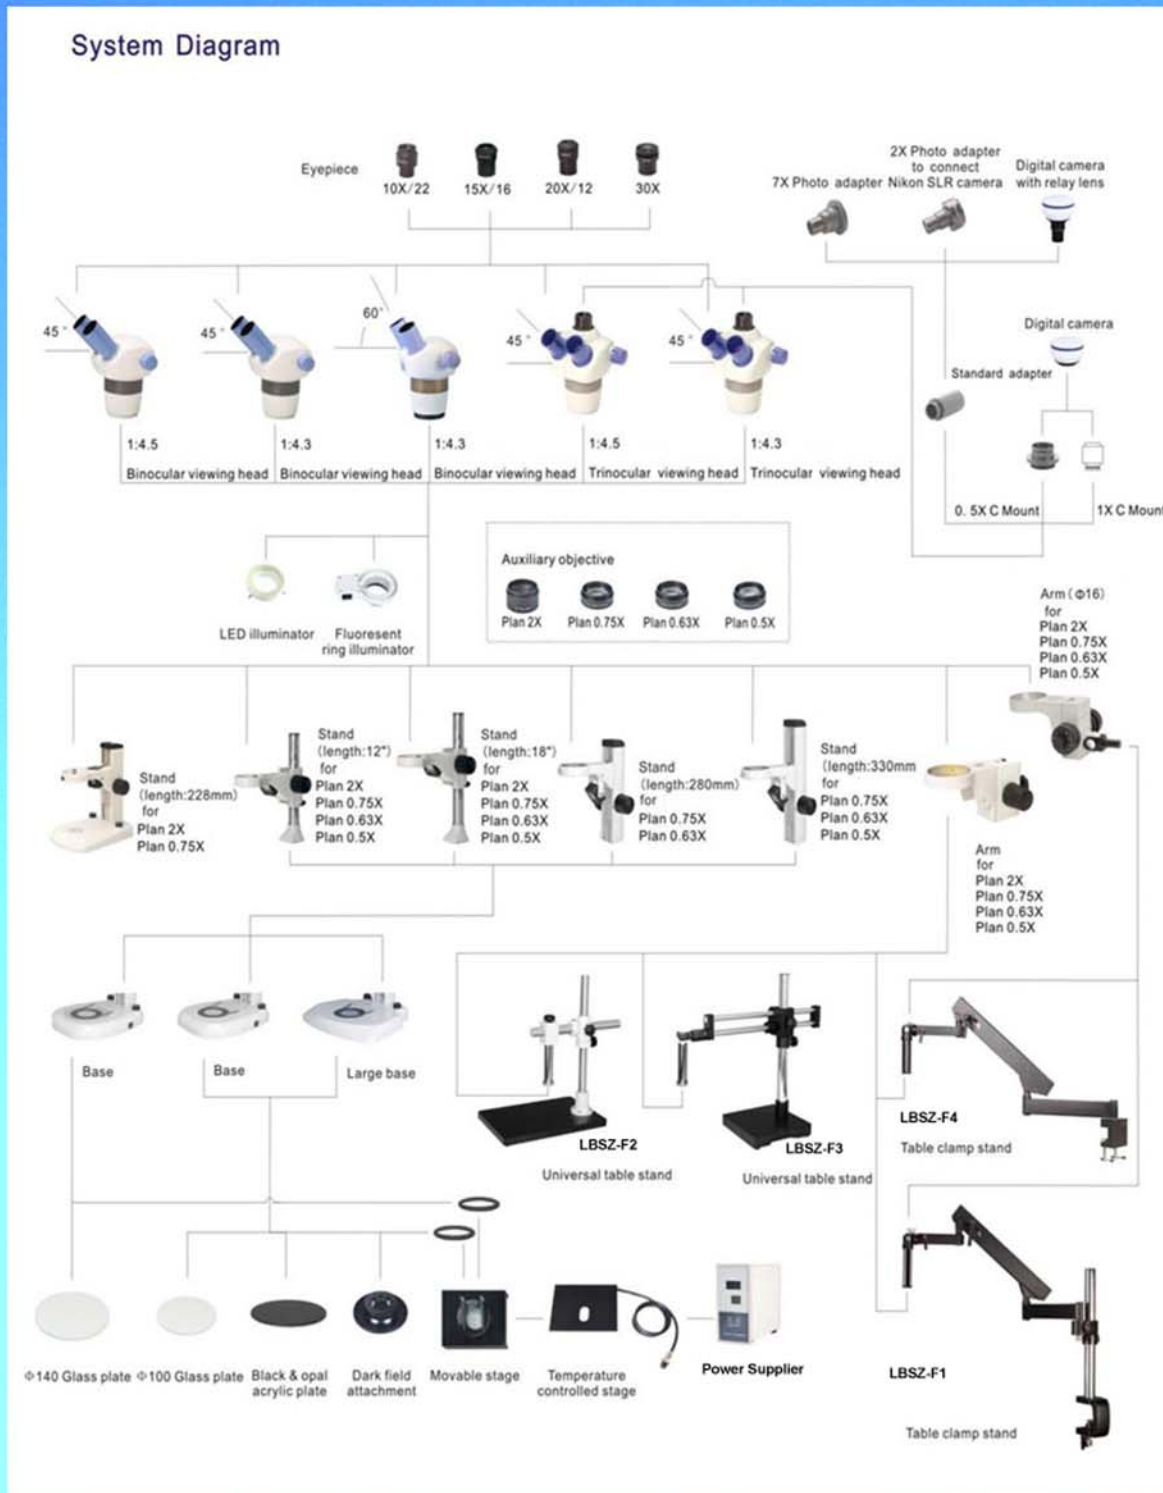

LABOMED, INC.

www.labomed.com
spectro@labomed.com

LB-361 Zoom Binocular Stereo Microscope with Infinity Parallel Optical System and LED Illumination

System Diagram

Labomed, Inc., 2728 S. La Cienega Blvd., Los Angeles, CA 90034 U.S.A.